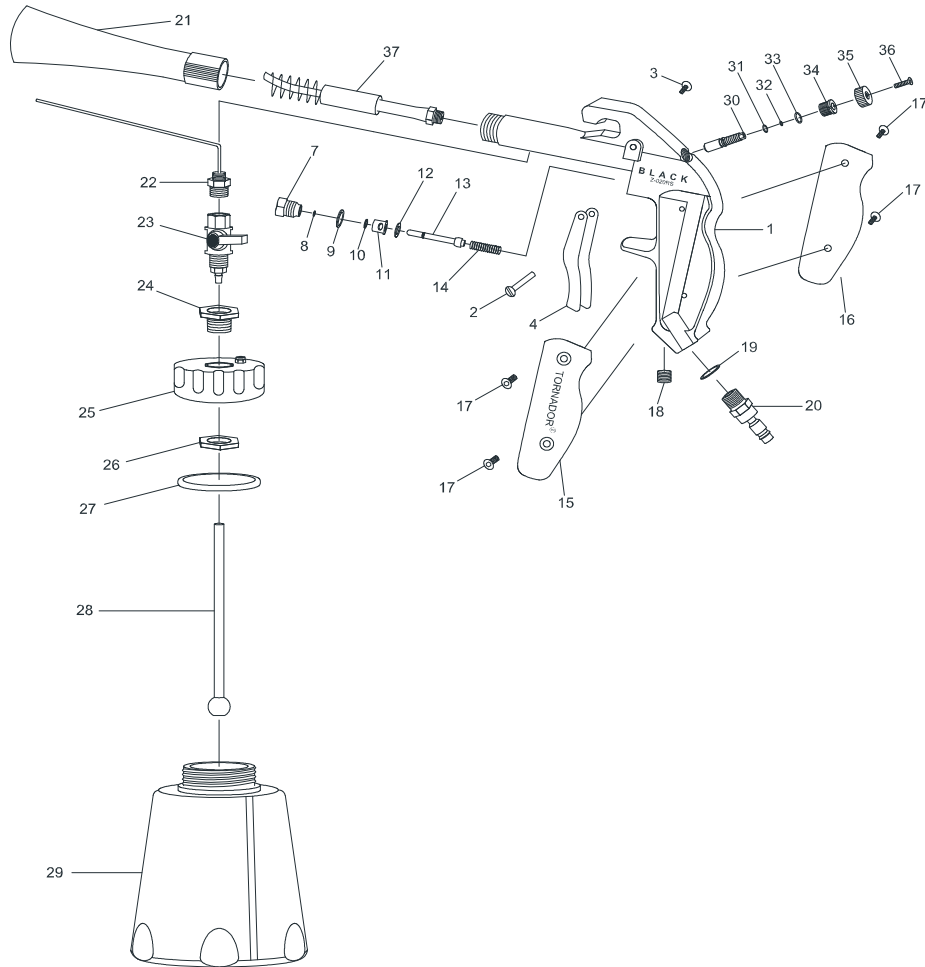

Z-020RS Tornador Gun (Cleaning Gun)

Ref. No.	Part No.	Description	Q'ty	Ref. No.	Part No.	Description	Q'ty
1	SPZ020RS001	Housing (Paint Finish)	1	22	SPZ020009A	Inner Tube Ass'y	1
2	SPZ020S007	Pin	1	23	SPZ010017A	Air Reverse Switch Ass'y	1
3	SPZ010008A	Screw	1	24	SPZ010018	Screw	1
4	SPZ020RS002	Trigger (Paint Finish)	1	25	SPZ010019C	Cap (with hole) and Valve	1
7	SPZ010011	Screw	1	SPZ010019A	Cap (closed)		
8	SPZ010031	O-Ring (2x1)	1	26	SPZ010021	Nut	1
9	SPZ010028	O-Ring (9x2)	1	27	SPZ020014A	Gasket (O-Ring) f. valve type	1
10	SPZ010027	O-Ring (3.5x1.5)	1	28	SPZ010022	Tube Ass'y (inkl.part.no.28)	1
11	SPZ010012	Bushing	1	29	ZZ-020	Cup With Window Set	1
12	SPZ010013	Gasket	1			incl.no.25(closed), 27, 29	
13	SPZ010014	Valve Stem	1	30	SPZ020RS004	Valve Stem	1
14	SPZ010015A	Spring	1	31	SPZ020RS005	O-Ring (4.8x1.9)	1
15	SPZ020S002	Left Side Cap (Black)	1	32	SPZ020RS006	O-Ring (2.9x1.78)	1
16	SPZ020S003	Right Side Cap (Black)	1	33	SPZ020RS007	O-Ring (7x1.5)	1
17	SPZ020S004	Screw	4	34	SPZ020RS008	Screw	1
18	SPZ020S005	Screw	1	35	SPZ020RS009	Nut	1
19	SPZ020S006	O-Ring (9.5x1.5)	1	36	SPZ020RS010	Screw	1
20	SPZ020RS003	Swivel Air Inlet (1/4"PF)	1				
21	SPZ020008B	Nozzle (Matt Finish)	1	37	SPZ0200AKRS	Rotate Set	1