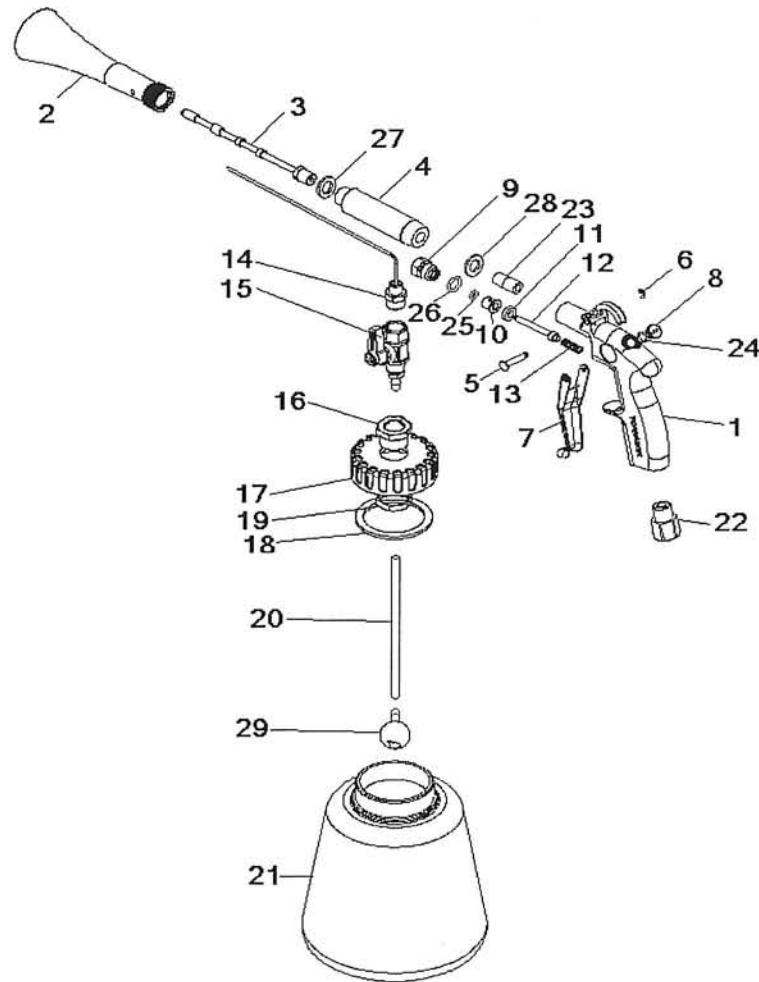

Z-010

Pulse Spray Pneumatic Cleaning Gun

Ref. No.	Part No.	Description
1	SPZ010001	Housing
2	SPZ010002A	Nozzle
3	SPZ010005	Weighted Tube Ass'y
4	SPZ010006	Hose
5	SPZ010007	Pin
6	SPZ010008	E-Ring
7	SPZ010009	Trigger
8	SPZ010010	Screw
9	SPZ010011	Screw
10	SPZ010012	Bushing
11	SPZ010013	Gasket
12	SPZ010014	Valve Stem
13	SPZ010015	Spring
14	SPZ010016	Inner Tube Ass'y
15	SPZ010017	Air Reverse Switch Ass'y
16	SPZ010018	Screw
17	SPZ010019	Cap

Ref. No.	Part No.	Description
18	SPZ010020	Gasket
19	SPZ010021	Nut
20	SPZ010022	Tube Ass'y (inkl.part.no.29)
21	SPZ010023	Cup
22	SPZ010024A	Air Inlet (1/4"PF)
23	SPZ010025	Screw
24	SPZ010026	O-Ring 5.5x1.5
25	SPZ010027	O-Ring 3.8x1.9
26	SPZ010028	O-Ring 9.3x1.78
27	SPZ010029	Gasket
28	SPZ010030	Gasket
	ZZ-010	Ergänzungsbecher mit Deckel