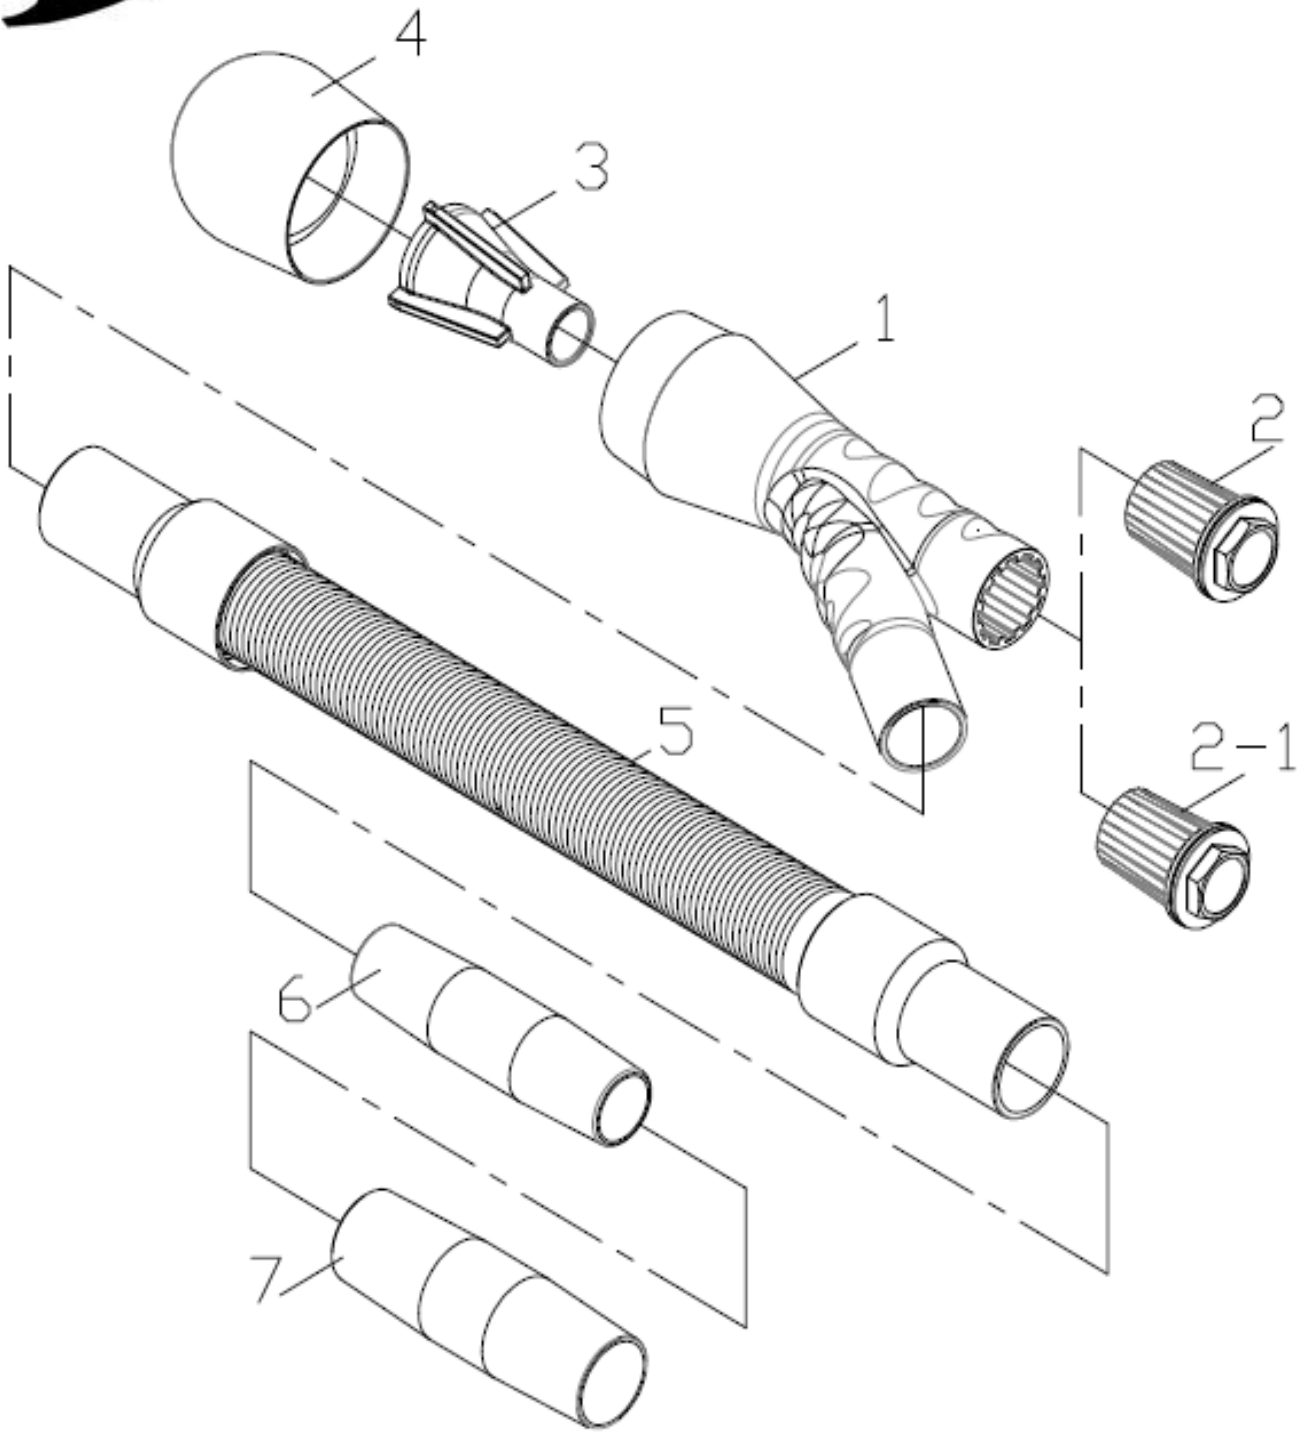

Rotador ® ADAPTOR

Ref. No.	Part No.	Description	Q'ty /Tool	Ref. No.	Part No.	Description	Q'ty /Tool
1	SPWZ30001	Three Ways Adaptor	1	5	SPWZ30005	Hose Aassembly (52cm)	1
2	SPWZ30002	Rotate Adaptor for Z-020	1	6	WSPZ017013	Small Plastic Adaptor	1
2-1	SPWZ30002-1	Rotate Adaptor for Z-010	1	7	WSPZ017012	Big Plastic Adaptor	1
3	SPWZ30003	Inner Nozzle (White)	1				
4	SPWZ30004	Front Nozzle	1				