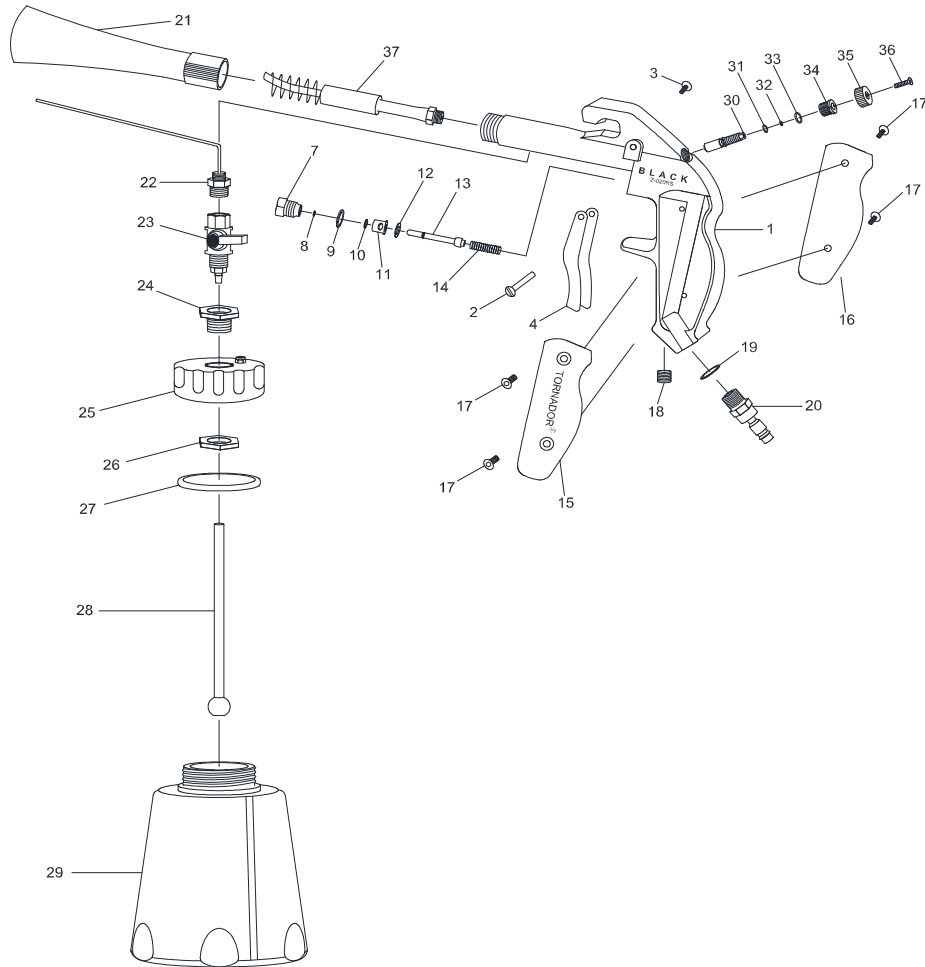

Z-020RS Tornador Gun (Cleaning Gun)

Ref. No.	Part No.	Description	Q'ty	Ref. No.	Part No.	Description	Q'ty
1	SPZ020RS001	Housing (Paint Finish)	1	22	SPZ020009A	Inner Tube Ass'y	1
2	SPZ020S007	Pin	1	23	SPZ010017A	Air Reverse Switch Ass'y	1
3	SPZ010008A	Screw	1	24	SPZ010018	Screw	1
4	SPZ020RS002	Trigger (Paint Finish)	1	25	SPZ010019C	Cap (with hole) and Valve	1
7	SPZ010011	Screw	1	SPZ010019A	Cap (closed)		
8	SPZ010031	O-Ring (2x1)	1	26	SPZ010021	Nut	1
9	SPZ010028	O-Ring (9x2)	1	27	SPZ020014A	Gasket (O-Ring) f. valve type	1
10	SPZ010027	O-Ring (3.5x1.5)	1	28	SPZ010022	Tube Ass'y (inkl.part.no.28)	1
11	SPZ010012	Bushing	1	29	ZZ-020	Cup With Window Set	1
12	SPZ010013	Gasket	1			incl.no.25(closed), 27, 29	
13	SPZ010014	Valve Stem	1	30	SPZ020RS004	Valve Stem	1
14	SPZ010015A	Spring	1	31	SPZ020RS005	O-Ring (4.8x1.9)	1
15	SPZ020S002	Left Side Cap (Black)	1	32	SPZ020RS006	O-Ring (2.9x1.78)	1
16	SPZ020S003	Right Side Cap (Black)	1	33	SPZ020RS007	O-Ring (7x1.5)	1
17	SPZ020S004	Screw	4	34	SPZ020RS008	Screw	1
18	SPZ020S005	Screw	1	35	SPZ020RS009	Nut	1
19	SPZ020S006	O-Ring (9.5x1.5)	1	36	SPZ020RS010	Screw	1
20	SPZ020RS003	Swivel Air Inlet (1/4"PF)	1				
21	SPZ020008B	Nozzle (Matt Finish)	1	37	SPZ0200AKRS	Rotate Set	1