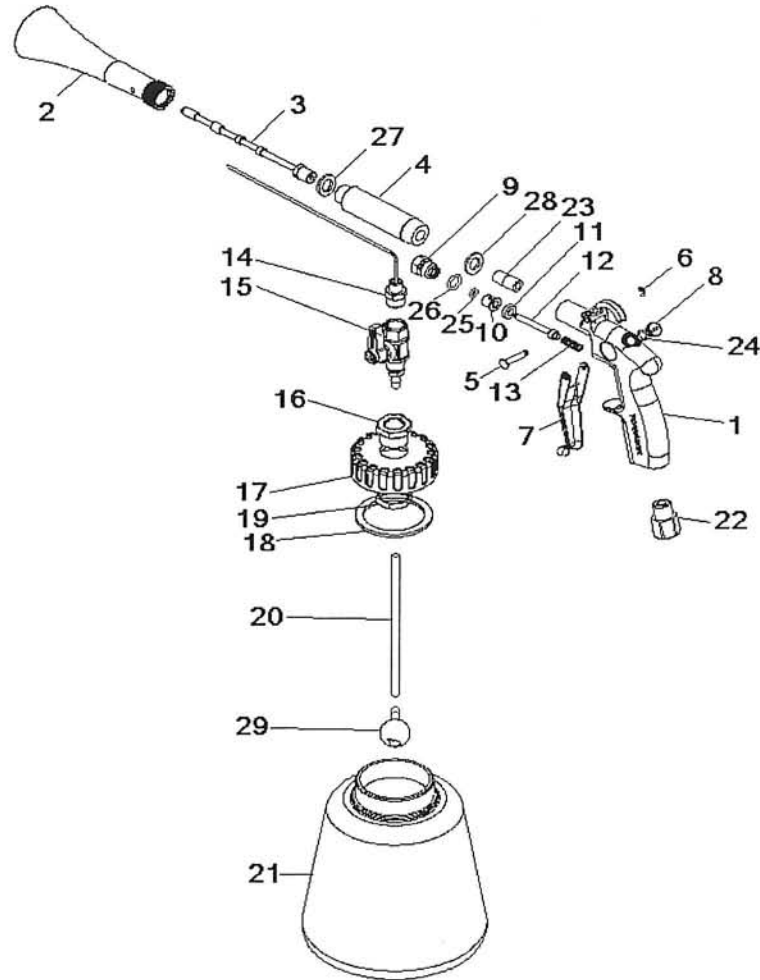

Z-010

Pulse Spray Pneumatic Cleaning Gun

Ref. No.	Part No.	Description
1	SPZ010001	Housing
2	SPZ010002A	Nozzle
3	SPZ010005	Weighted Tube Ass'y
4	SPZ010006	Hose
5	SPZ010007	Pin
6	SPZ010008	E-Ring
7	SPZ010009	Trigger
8	SPZ010010	Screw
9	SPZ010011	Screw
10	SPZ010012	Bushing
11	SPZ010013	Gasket
12	SPZ010014	Valve Stem
13	SPZ010015	Spring
14	SPZ010016	Inner Tube Ass'y
15	SPZ010017	Air Reverse Switch Ass'y
16	SPZ010018	Screw
17	SPZ010019	Cap

Ref. No.	Part No.	Description
18	SPZ010020	Gasket
19	SPZ010021	Nut
20	SPZ010022	Tube Ass'y (inkl.part.no.29)
21	SPZ010023	Cup
22	SPZ010024A	Air Inlet (1/4"PF)
23	SPZ010025	Screw
24	SPZ010026	O-Ring 5.5x1.5
25	SPZ010027	O-Ring 3.8x1.9
26	SPZ010028	O-Ring 9.3x1.78
27	SPZ010029	Gasket
28	SPZ010030	Gasket
	ZZ-010	Ergänzungsbecher mit Deckel