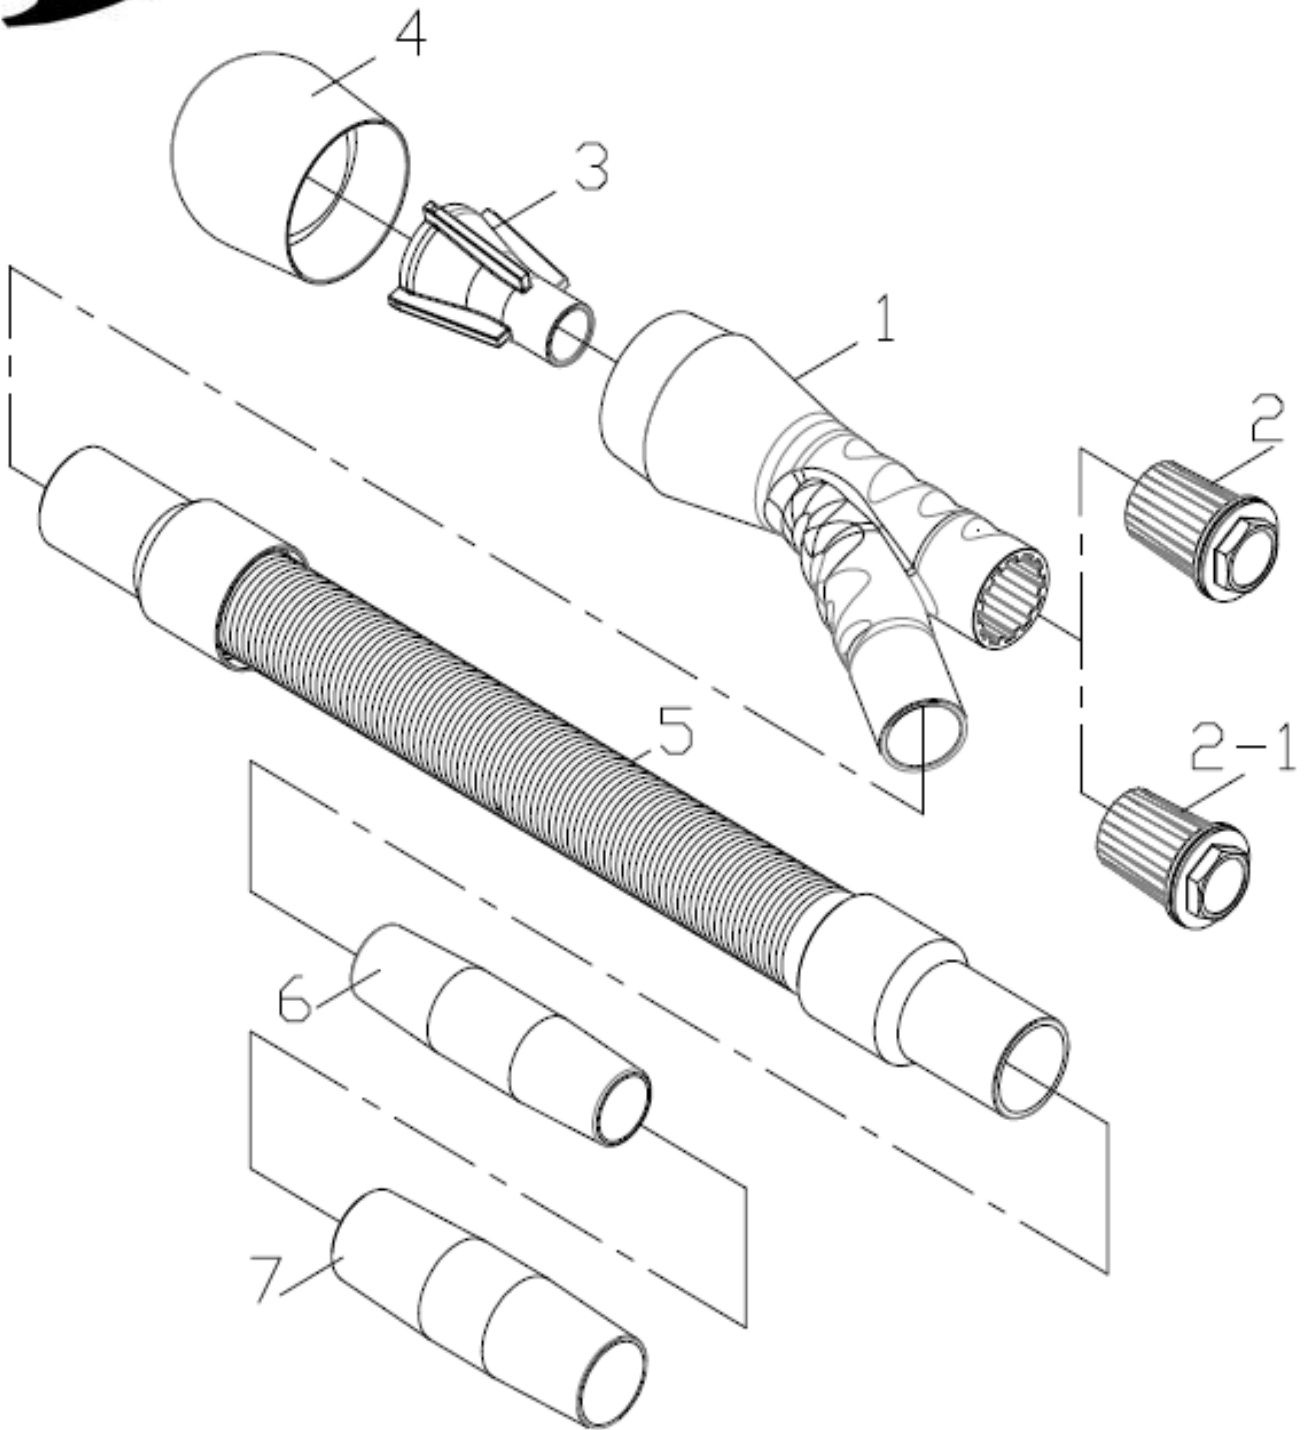

Rotador ® ADAPTOR

Ref. No.	Part No.	Description	Q'ty /Tool	Ref. No.	Part No.	Description	Q'ty /Tool
1	SPWZ30001	Three Ways Adaptor	1	5	SPWZ30005	Hose Aassembly (52cm)	1
2	SPWZ30002	Rotate Adaptor for Z-020	1	6	WSPZ017013	Small Plastic Adaptor	1
2-1	SPWZ30002-1	Rotate Adaptor for Z-010	1	7	WSPZ017012	Big Plastic Adaptor	1
3	SPWZ30003	Inner Nozzle (White)	1				
4	SPWZ30004	Front Nozzle	1				